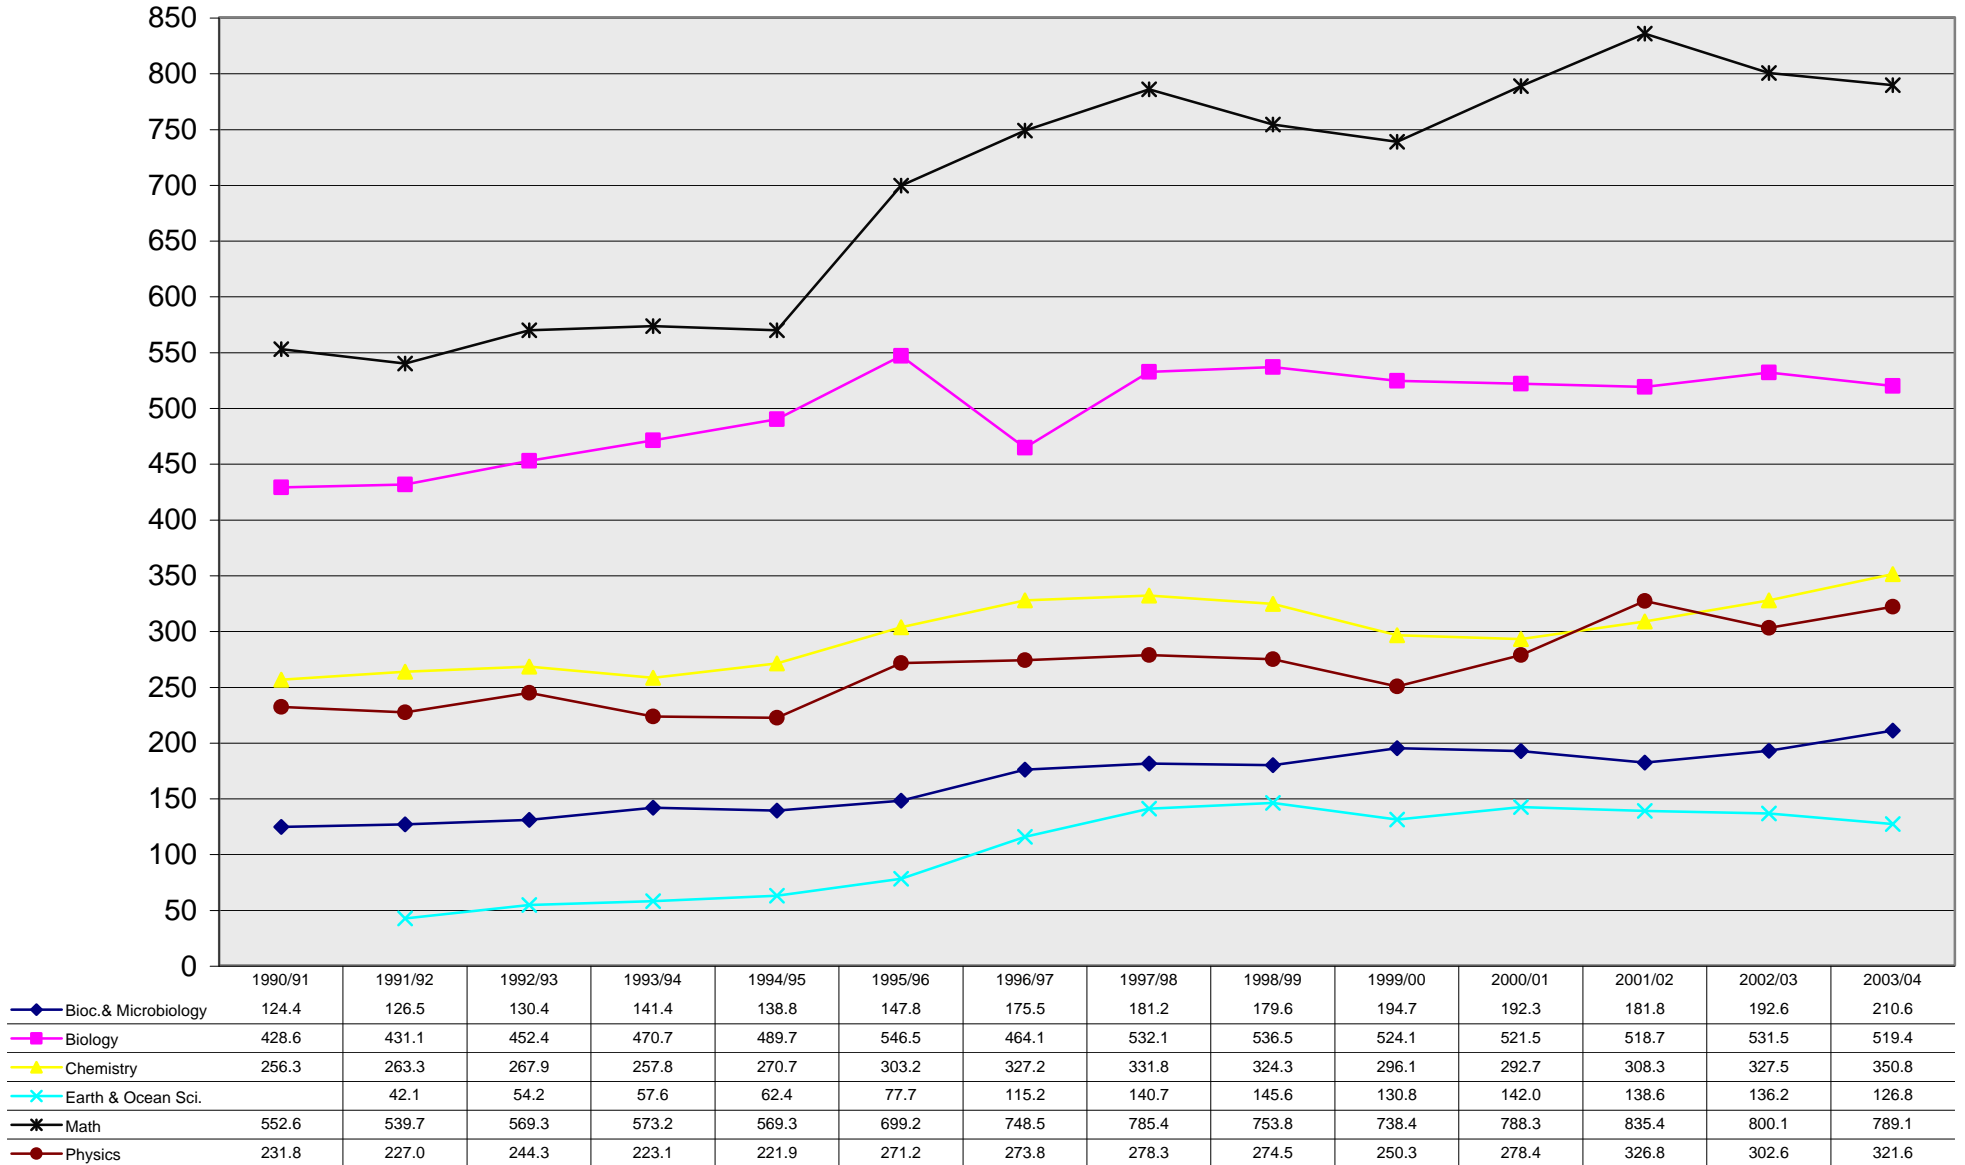

# Annualized Undergraduate Equivalent Enrolments Taught (EET) - Science

Source: ClassPops (ARAI Table 1)  
University of Victoria

Institutional Planning & Analysis  
March 4, 2004